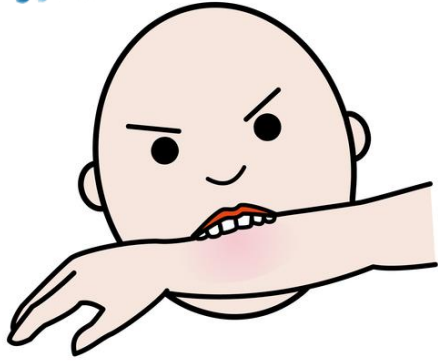

Green checkmark icon

Red X icon

UNA MIRADA ESPECIAL

Illustration of a boy in a green top and brown pants being pushed by a boy in a red top and light blue pants. The boy in green is falling back.

Green checkmark icon

Green checkmark icon

Red X icon

UNA MIRADA ESPECIAL

Illustration of a boy blowing a bubble with gum, which is directed towards another boy's face.

Green checkmark icon

Red X icon

UNA MIRADA ESPECIAL

Illustration of a boy washing his hands in a sink with water spraying.

Green checkmark icon

Red X icon

UNA MIRADA ESPECIAL

Illustration of a girl with water dripping all over her face and hair.

Green checkmark icon

Red X icon

UNA MIRADA
ESPECIAL

UNA MIRADA
ESPECIAL